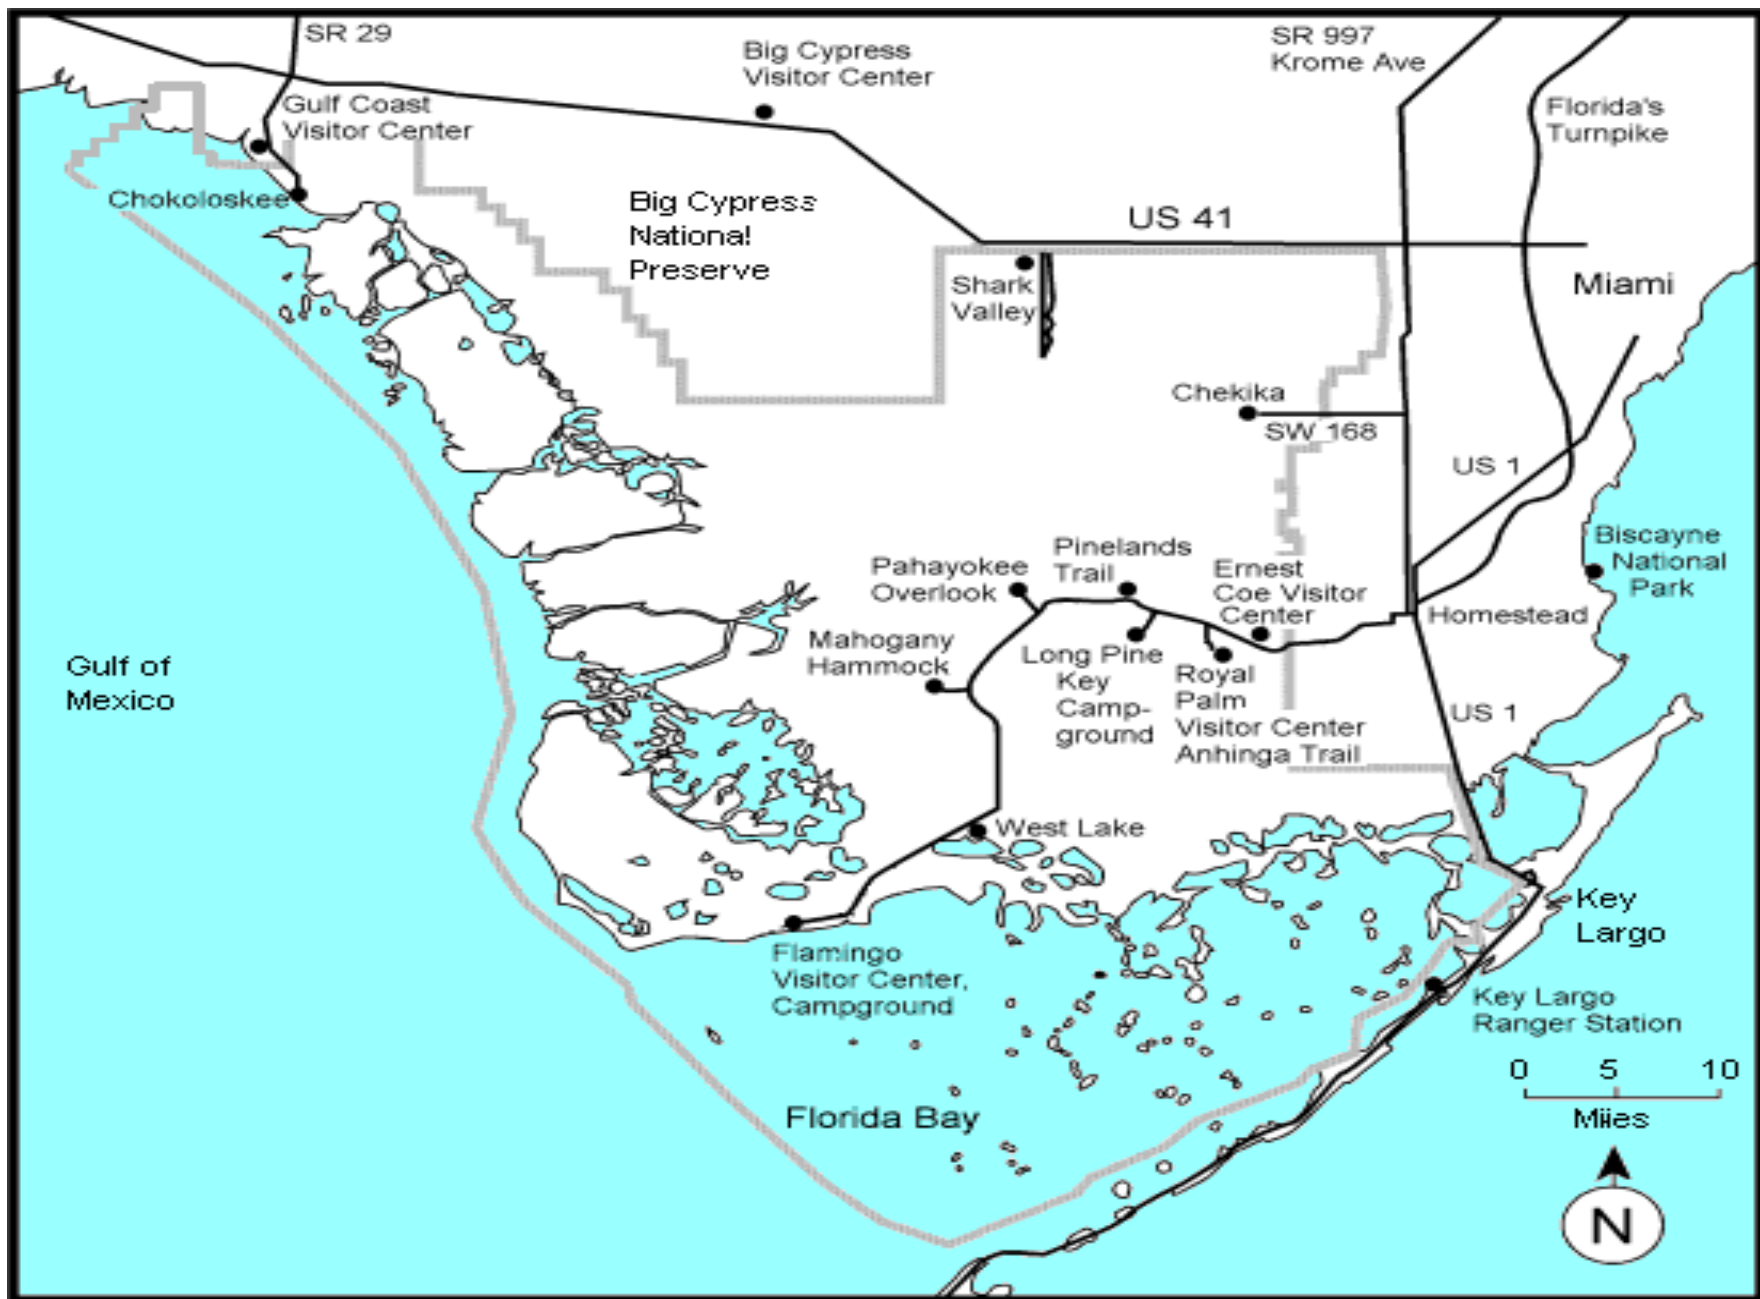

Everglades

SOUTH FLORIDA

⊙ GORP

GULF
OF
MEXICO

Big Cypress
National
Preserve

MIAMI

Everglades
National
Park

Biscayne
National
Park

⊙ — Dry Tortugas
National Park

ATLANTIC
OCEAN

American Anhina

Great Blue Heron

Great Egret

Egret fishing

Florida Everglades Birds and Wildlife

Purple Gallinule

Osprey

Roseate
Spoonbill

Florida Everglades Birds and Wildlife

Snowy Egret

Great Blue
Heron

Tree snails

Soft shell turtle

Plants of the Everglades

Airplant

Morning glory

Everglades

- <http://www.miamisci.org/ecolinks/everglades/animals.html>

Dry Tortugas

Port Jefferson

Port Jefferson